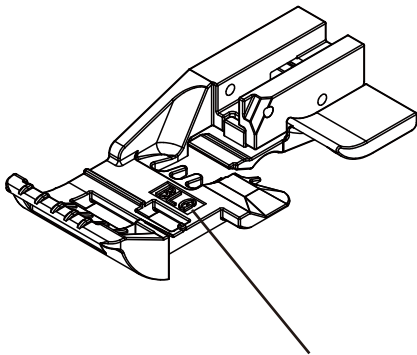

Gather Foot

Item No: M1-36K02

Available for:

BLETS8, BLETS8AE, BLES8,
BLE8W-2, BLE8W, BLE8,
BLE8-2, BLE5, BLE5-2,
BLE5-3

The engrave of this Foot is "BLG"

Groove for Overlock Gathering

Gather foot gathers medium to lightweight fabrics with differential feed.

4 (standard) is recommended for stitch length