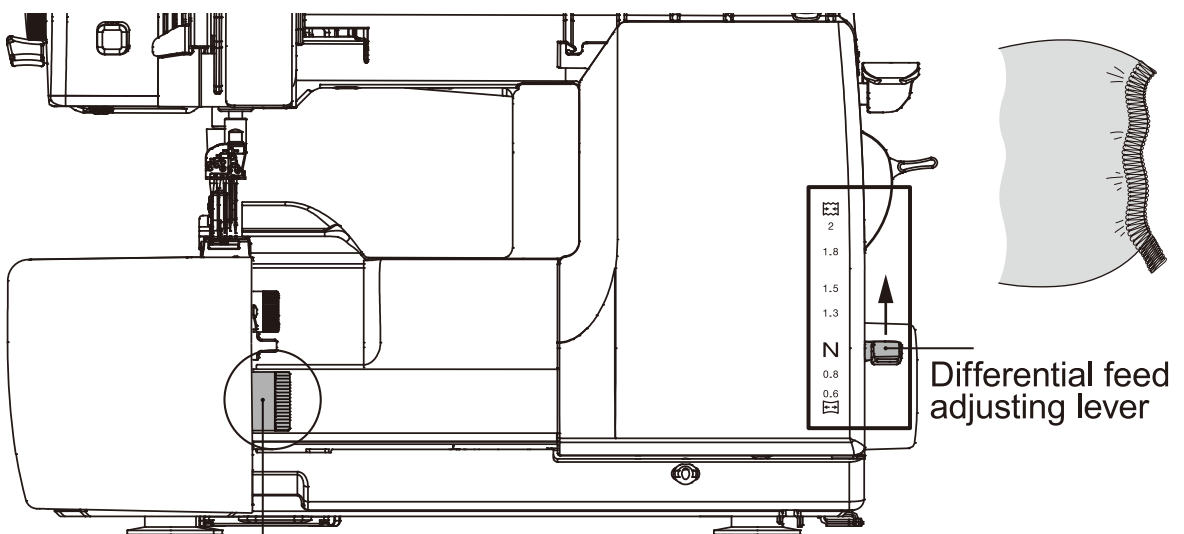

Gather Foot

Item No: M1-36K02

Available for:

BLETS8, BLETS8AE, BLES8,
BLE8W-2, BLE8W, BLE8,
BLE8-2, BLE5, BLE5-2,
BLE5-3

The engrave of this Foot is "BLG"

Groove for Overlock Gathering

Gather foot gathers medium to lightweight fabrics with differential feed.

4 (standard) is recommended for stitch length